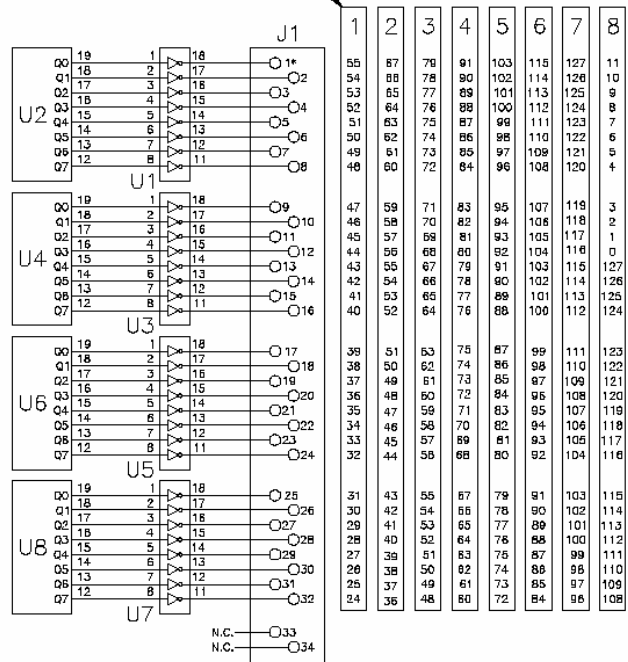

DRIVER DISPLAYED FOR ALL MAPS

MIDI MAPS

DRIVER DISPLAYED FOR ALL MAPS

MIDI MAPS

REAR VIEW - 64 OUTPUT DRIVER PCB  
SEE SHEET 2 FOR 128 OUTPUT MAPS

**PAVO**  
95 Yealer Way, Seattle WA 98104, USA  
Tel. +1 206 682 7223, Fax +1 206 682 7705

TITLE CONNECTION DIAG  
64- AND 128-OUTPUT DRIVER  
DRW. NO. 00140-CD  
REV. A

REVISIONS	REV.	ACTION	DATE	APPROVED
DRAWN	S. TURNIDGE	DATE	23MAR99	CHECKED
		LJ	DATE	19APR99
		SHEET	1	OF
			2	DO NOT SCALE DRAWING

DRIVER DISPLAYED FOR ALL MAPS

MIDI MAPS

DRIVER DISPLAYED FOR ALL MAPS

MIDI MAPS

REAR VIEW - 128 OUTPUT DRIVER PCB  
SEE SHEET 1 FOR 64 OUTPUT MAPS

		TITLE CONNECTION DIAG	
		64- AND 128-OUTPUT DRIVER	
95 Yeager Way, Seattle WA 98104, USA Tel. +1 206 682 7223, Fax. +1 206 682 7705		DRW. NO. 00140-CD	REV. A