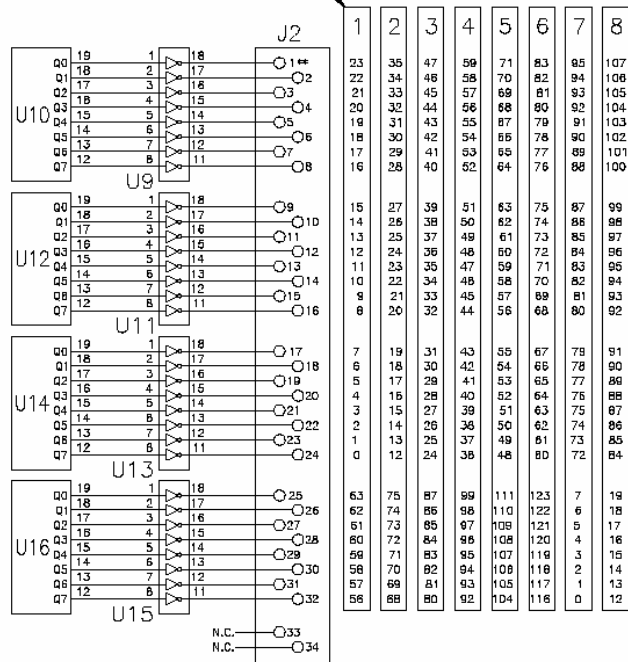

DRIVER DISPLAYED FOR ALL MAPS

MIDI MAPS

DRIVER DISPLAYED FOR ALL MAPS

MIDI MAPS

REAR VIEW - 64 OUTPUT DRIVER PCB  
SEE SHEET 2 FOR 128 OUTPUT MAPS

**PAVO**  
95 Yealer Way, Seattle WA 98104, USA  
Tel. +1 206 682 7223, Fax +1 206 682 7705

TITLE CONNECTION DIAG  
64- AND 128-OUTPUT DRIVER  
DRW. NO. 00140-CD  
REV. A

REVISIONS	REV.	ACTION	DATE	APPROVED
DRAWN	S. TURNIDGE	DATE	23MAR99	CHECKED
		LJ	DATE	19APR99
		SHEET	1	OF
			2	DO NOT SCALE DRAWING

DRIVER DISPLAYED FOR ALL MAPS

MIDI MAPS

DRIVER DISPLAYED FOR ALL MAPS

MIDI MAPS

REAR VIEW - 128 OUTPUT DRIVER PCB  
SEE SHEET 1 FOR 64 OUTPUT MAPS

		TITLE CONNECTION DIAG	
		64- AND 128-OUTPUT DRIVER	
95 Yeager Way, Seattle WA 98104, USA Tel. +1 206 682 7223, Fax. +1 206 682 7705		DRW. NO. 00140-CD	REV. A