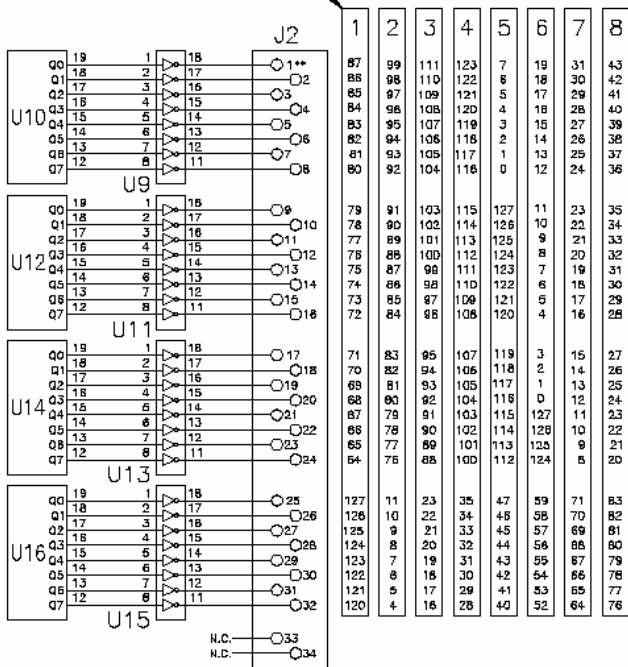

DRIVER DISPLAYED FOR ALL MAPS

MIDI MAPS

DRIVER DISPLAYED FOR ALL MAPS

MIDI MAPS

REAR VIEW - 64 OUTPUT DRIVER PCB  
SEE SHEET 2 FOR 128 OUTPUT MAPS

**PAVO**  
95 Yealer Way, Seattle WA 98104, USA  
Tel. +1 206 682 7223, Fax +1 206 682 7705

TITLE CONNECTION DIAG  
64- AND 128-OUTPUT DRIVER  
DRW. NO. 00140-CD  
REV. A

REVISIONS	REV.	ACTION	DATE	APPROVED
DRAWN	S. TURNIDGE	DATE	23MAR99	CHECKED
		LJ	DATE	19APR99
		SHEET	1	OF
			2	DO NOT SCALE DRAWING

DRIVER DISPLAYED FOR ALL MAPS

MIDI MAPS

DRIVER DISPLAYED FOR ALL MAPS

MIDI MAPS

REAR VIEW - 128 OUTPUT DRIVER PCB  
SEE SHEET 1 FOR 64 OUTPUT MAPS

		TITLE CONNECTION DIAG	
		64- AND 128-OUTPUT DRIVER	
95 Yeager Way, Seattle WA 98104, USA Tel. +1 206 682 7223, Fax. +1 206 682 7705		DRW. NO. 00140-CD	REV. A