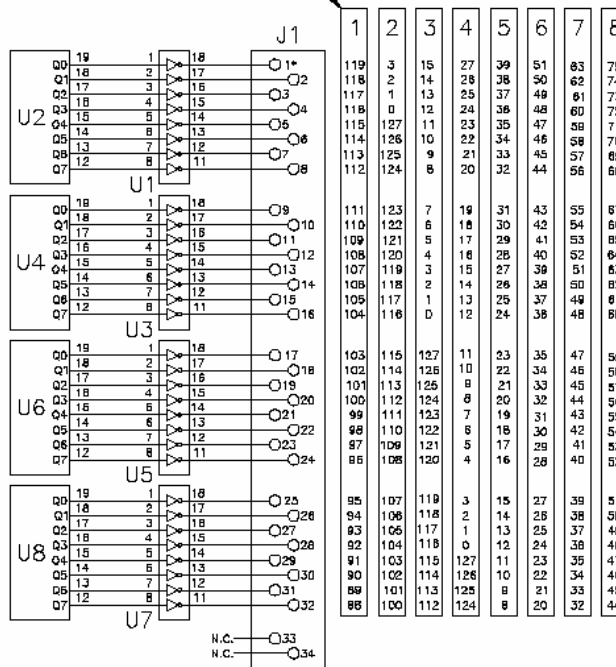

TITLE CONNECTION DIAG  
64- AND 128-OUTPUT DRIVER  
DRW. NO. 00140-CD  
REV. A

REVISIONS	REV.	ACTION	DATE	APPROVED
DRAWN	S. TURNIDGE	DATE	23MAR99	CHECKED
		LJ	DATE	19APR99
		SHEET	1	OF
			2	DO NOT SCALE DRAWING

DRIVER DISPLAYED FOR ALL MAPS

MIDI MAPS

DRIVER DISPLAYED FOR ALL MAPS

MIDI MAPS

REAR VIEW - 128 OUTPUT DRIVER PCB  
SEE SHEET 1 FOR 64 OUTPUT MAPS

		TITLE CONNECTION DIAG	
		64- AND 128-OUTPUT DRIVER	
95 Yeager Way, Seattle WA 98104, USA Tel. +1 206 682 7223, Fax. +1 206 682 7705		DRW. NO. 00140-CD	REV. A

REVISIONS	REV.	ACTION	DATE	APPROVED
DRAWN	S. TURNIDGE	DATE 23MAR99	CHECKED LJ	DATE 19APR99
SHEET 2 OF 2			DO NOT SCALE DRAWING	