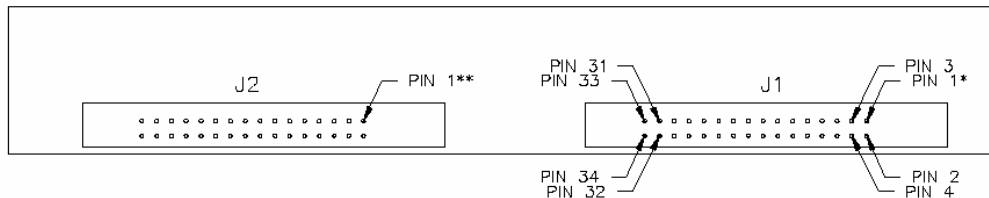

PAVO
95 Yealer Way, Seattle WA 98104, USA
Tel. +1 206 682 7223, Fax +1 206 682 7705

TITLE CONNECTION DIAG
64- AND 128-OUTPUT DRIVER
DRW. NO. 00140-CD
REV. A

REVISIONS	REV.	ACTION	DATE	APPROVED
DRAWN	S. TURNIDGE	DATE	23MAR99	CHECKED
		LJ	DATE	19APR99
		SHEET	1	OF
			2	DO NOT SCALE DRAWING