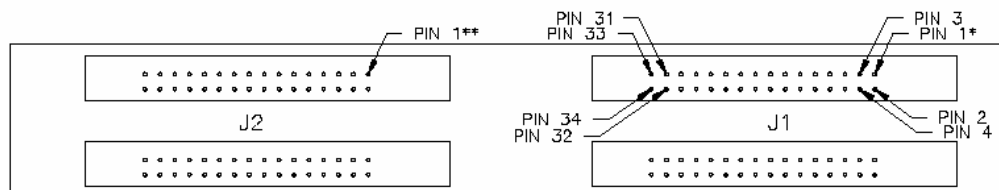

DRIVER DISPLAYED FOR ALL MAPS

MIDI MAPS

REAR VIEW - 128 OUTPUT DRIVER PCB
SEE SHEET 1 FOR 64 OUTPUT MAPS